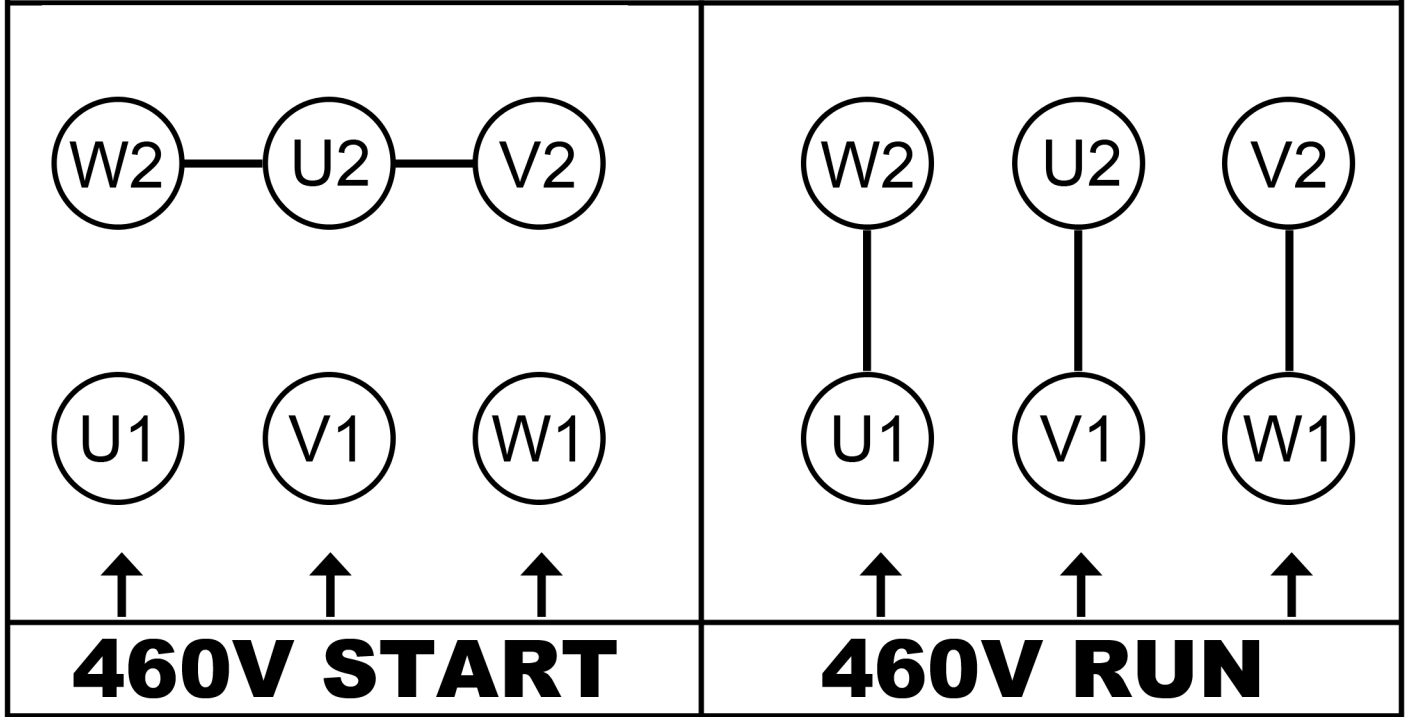

# 6 LEAD CONNECTION - IEC

**FOR WYE DELTA STARTER CONNECT  
 STAR START - DELTA RUN**

Nut	Torque
M6	3.8 Nm
M10	10 Nm